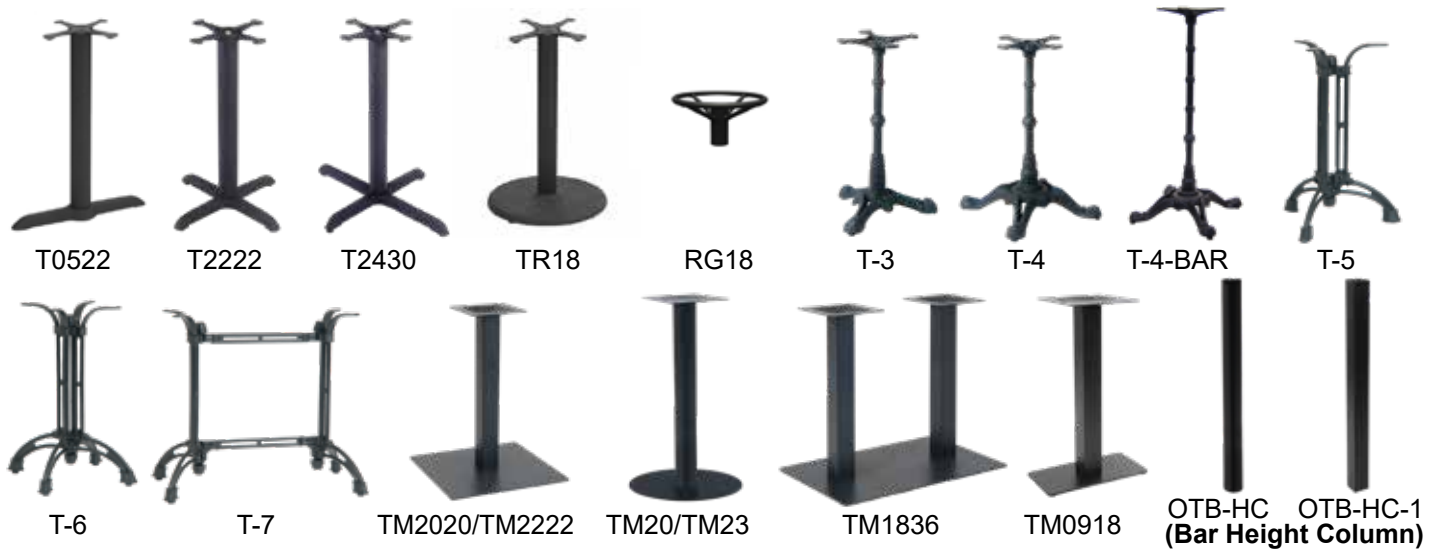

3-Piece Table Bases (Indoor Only)

Complete Table Base Kit (Material: Cast Iron)

Table Height		Bar Height		Description
Item No.	Weight (lbs)	Item No.	Weight (lbs)	
<i>T0522</i>	12	<i>T0522-BAR</i>	14	5" x 22" w/ 3" Column
<i>T2222</i>	15	<i>T2222-BAR</i>	17	22" x 22" w/ 3" Column
<i>T2230</i>	19	<i>T2230-BAR</i>	21	22" x 30" w/ 3" Column
<i>T2430</i>	19	<i>T2430-BAR</i>	21	24" x 30" w/ 3" Column
<i>T3030</i>	20	<i>T3030-BAR</i>	22	30" x 30" w/ 3" Column
<i>T3636</i>	27	<i>T3636-BAR</i>	29	36" x 36" w/ 4" Column
<i>TR18</i>	23	<i>TR18-BAR</i>	25	18" Round w/ 3" Column
<i>TR22</i>	30	<i>TR22-BAR</i>	37	22" Round w/ 3" Column
<i>TR24</i>	40	<i>TR24-BAR</i>	42	24" Round w/ 4" Column
<i>TR30</i>	51	<i>TR30-BAR</i>	53	30" Round w/ 4" Column
<i>TR34</i>	100	-	-	34" Round w/ 4" Column

Item No.	Description	Weight (lbs)
<i>TM0918</i>	9" x 18" 2-Prong Table Base. Material: Steel	23
<i>TM2020</i>	20" x 20" Square Table Base. Material: Steel	40
<i>TM2222</i>	22" x 22" Square Table Base. Material: Steel	47
<i>TM1836</i>	18" x 36" Rectangle Table Base. Material: Steel	70
<i>TM20</i>	20" Round Table Base. Material: Steel	31
<i>TM23</i>	23" Round Table Base. Material: Steel	39
<i>OTB-HC</i>	Round Bar Height Column. Material: Steel	5
<i>OTB-HC-1</i>	Square Bar Height Column. Material: Steel	7
<i>T-3</i>	Material: Steel	33
<i>T-4</i>	Material: Steel	42
<i>T-4-BAR</i>	Material: Steel	47
<i>T-5</i>	Material: Steel	34
<i>T-6</i>	Material: Steel	43
<i>T-7</i>	Material: Steel	56
<i>RG18</i>	Additional Option-Foot Ring (for 3"column only). Material: Cast Iron	5