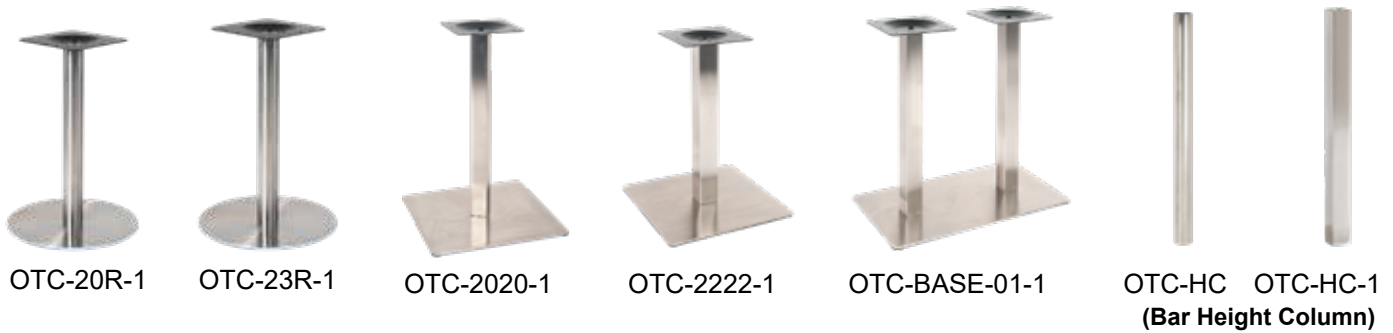

3-Piece Stainless Steel Table Bases (Indoor)

Item No.	Description	Weight (lbs)
<i>OTC-20R-1</i>	20" Round w/ 3"Column	36
<i>OTC-23R-1</i>	23" Round w/ 3"Column	40
<i>OTC-2020-1</i>	20" x 20" Square Table Base	38
<i>OTC-2222-1</i>	22" x 22" Square Table Base	45
<i>OTC-BASE-01-1</i>	15"X27" Rectangle Table Base	49
<i>OTC-HC</i>	Round Bar Height Column	5
<i>OTC-HC-1</i>	Square Bar Height Column	7